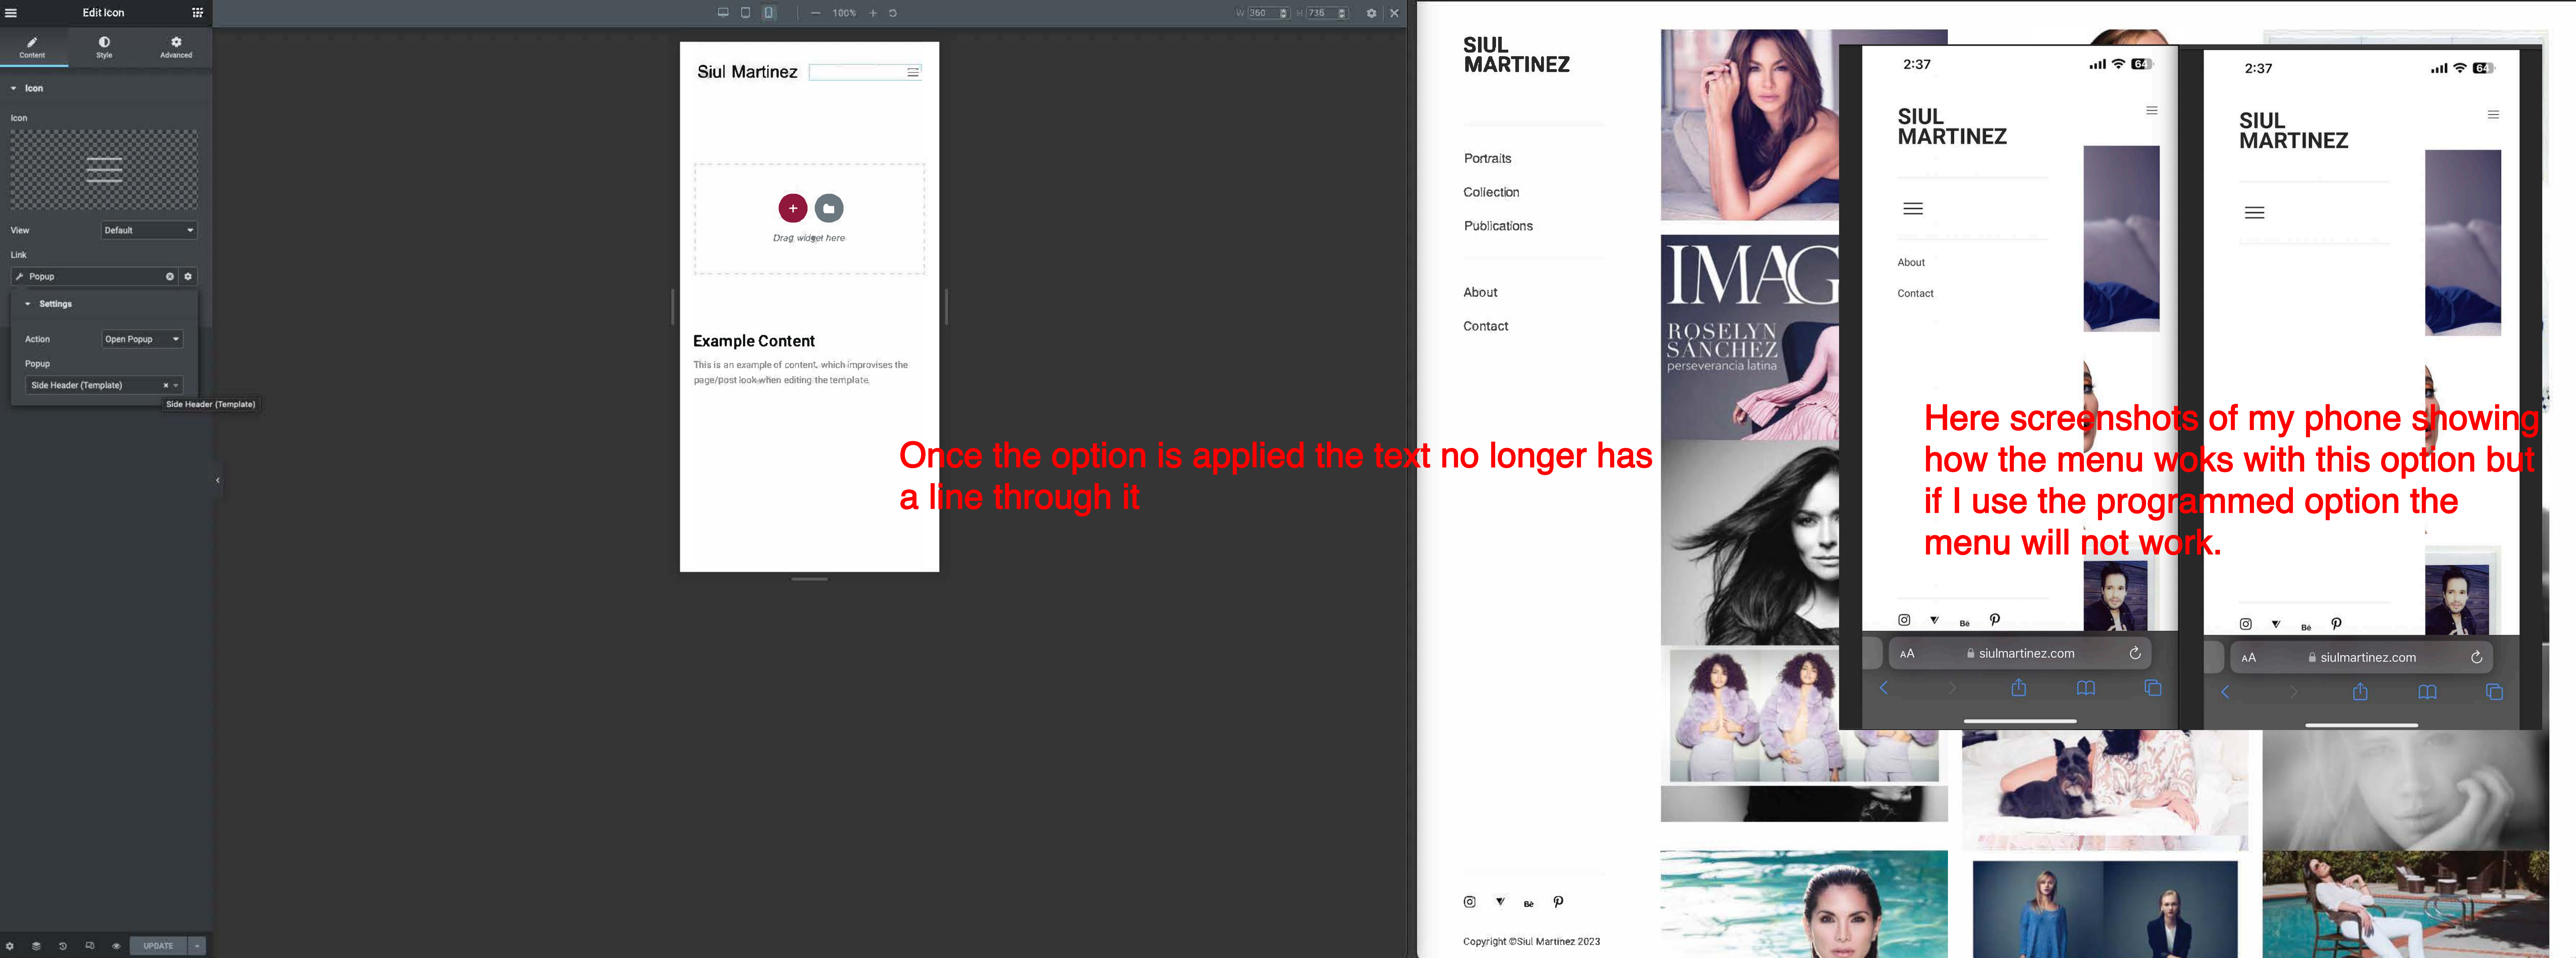

Once the option is applied the text no longer has a line through it

Here screenshots of my phone showing how the menu woks with this option but if I use the programmed option the menu will not work.